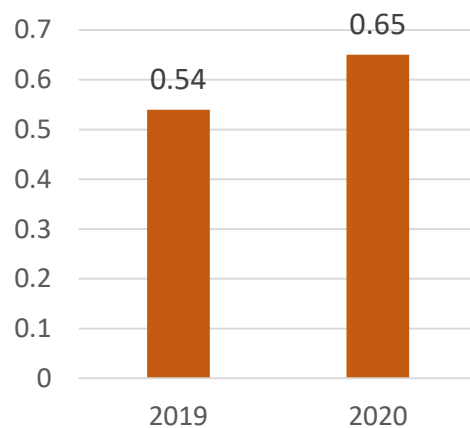

## 2021 ENVIRONMENTAL PERFORMANCE REPORT

**Electricity consumption (kwh/€)**

**Electricity consumption (kwh/kg RM)**

**CO2**  
4593 ton

**Natural gas consumption (kwh/€)**

**Natural gas consumption (kwh/kg RM)**