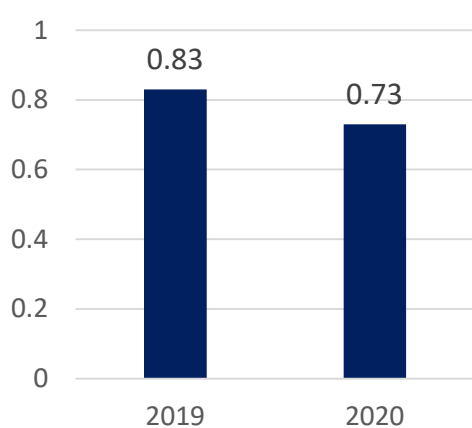

Water consumption (m3/€*1000)