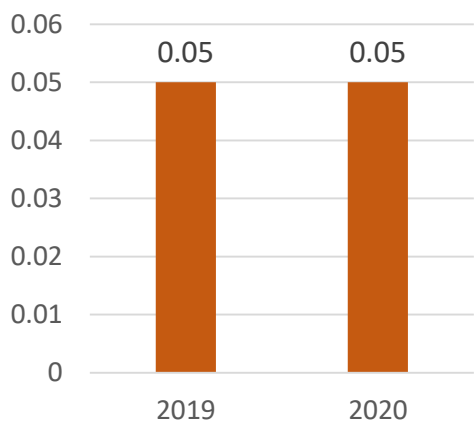

## 2021 ENVIRONMENTAL PERFORMANCE REPORT

**Electricity consumption (kwh/€)**

**Electricity consumption (kwh/kg RM)**

**CO2**  
4593 ton

**Natural gas consumption (kwh/€)**

**Natural gas consumption (kwh/kg RM)**