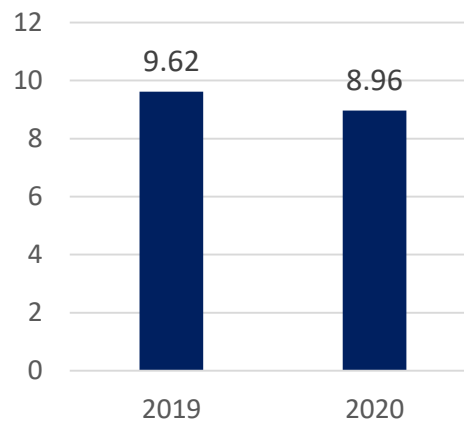

Water consumption (lt/kg RM)