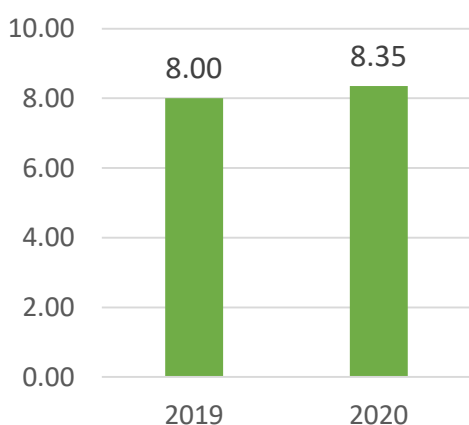

## 2021 ENVIRONMENTAL PERFORMANCE REPORT

**Electricity consumption (kwh/€)**

**Electricity consumption (kwh/kg RM)**

**CO2**  
4593 ton

**Natural gas consumption (kwh/€)**

**Natural gas consumption (kwh/kg RM)**

**CO2**  
1269 ton

**Water consumption (m3/€\*1000)**

**Water consumption (lt/kg RM)**

**Waste amount (kg/€\*1000)**

**Waste amount (kg/kg RM)**

**Waste amount – Top 5 waste type (ton)**